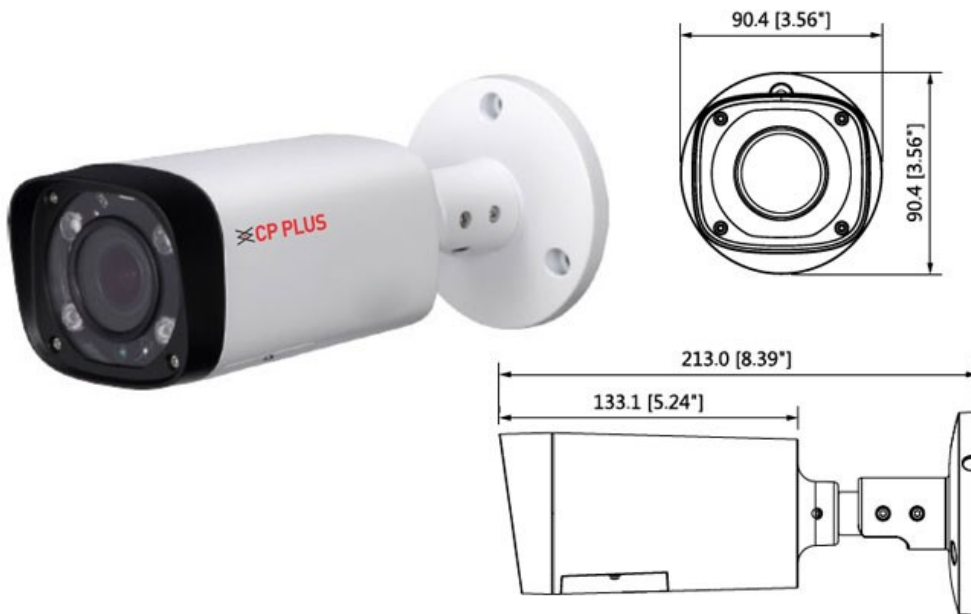

CP- UNC-TB21ZL6S-VMD

2MP Full HD WDR IR Network Bullet Camera - 60Mtr.

Main Features

- 1/2.8" 2MP Progressive Scan CMOS
- Max. 25/30fps@2MP (1920×1080)
- H.265 and H.264 dual-stream encoding
- WDR(120dB), Day/Night (ICR), 3DNR, ROI, AWB, AGC, BLC, HLC
- 2.7~13.5mm Motorized Lens
- IR Range of 60 Mtrs, Smart IR, IP67, PoE, SD Card
- Mobile Software: iCMOB, gCMOB
- CMS Software: KVMS Pro, vOptimus Pro

*Product casing and specifications are subject to change without prior notice

CP- UNC-TB21ZL6S-VMD

2MP Full HD WDR IR Network Bullet Camera - 60Mtr.

Feature

Image Sensor
 Effective Pixels
 Minimum Illumination
 Shutter Speed
 White Balance
 Lens
 Gain Control (AGC)
 Video Compression
 Back Light Compensation
 S/N Ratio
 Video Streaming
 Resolution
 Digital Zoom
 Motion detection
 Privacy Mask
 ICR
 ROI
 Audio Input
 Audio Output
 Audio Compression
 Alarm IN
 Alarm Out
 Bit Rate
 Protocol
 Ethernet
 User Account
 Smart Phone
 IR
 Micro SD
 Operating Temperature

Dimension

Weight

Specification

DC12V, PoE (802.3af)

<11.4W

IP67

72mm x 80mm x 212.8mm

0.685Kg